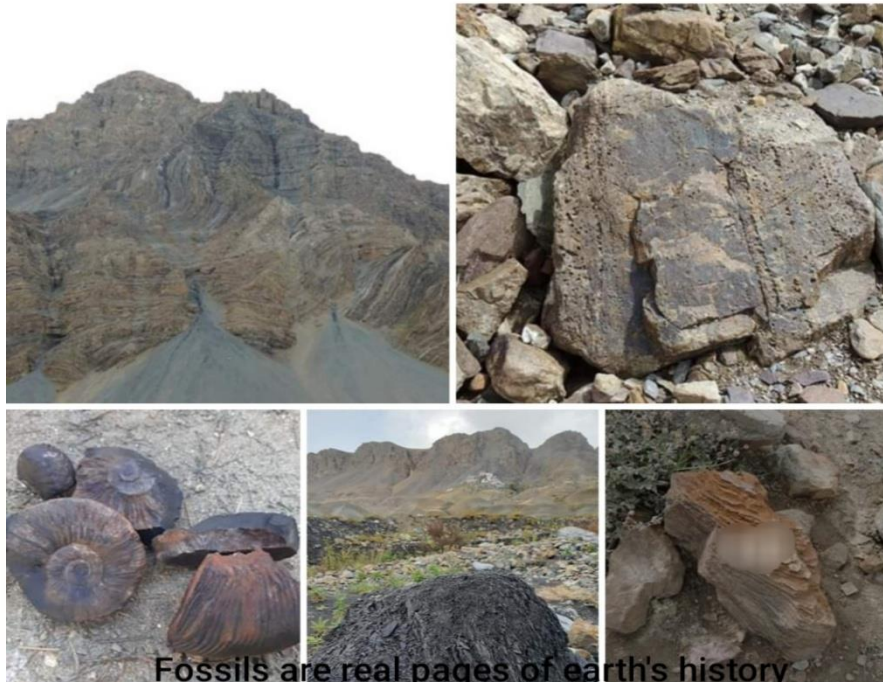

Assistant Professor of Geography gave lecture to Botany students on the application of GIS & Remote Sensing techniques in Botany.

3. FILED TRIPS

Field study is very important to understand the various physical and cultural features, and Geomorphic processes as seen in the pictures below. A field survey tour to Kaza was organized for the students of the Geography Department, St. Bede's College from October 5-10, 2019.

*Department of Geography,
St. Bede's College, Shimla*

Aerial view of Kaza, the head quarter of Spiti. It is situated on an alluvial fan of the Spiti river.

Fossils found & collected by the students during the Field Survey

Fossils are real pages of earth's history

“Rocks are the ticking clock that measure the age of the Earth.”

Second order relief features

*Department of Geography,
St. Bede's College, Shimla*

Confluence of Spiti & Parchu river