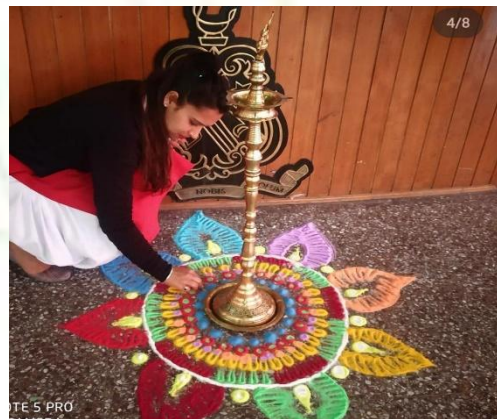

Department of D. El. Ed.
St. Bede's College, Shimla

ACTIVITIES DURING THE SESSION 2018-2019

Yoga Day Celebrations

Socially Useful Productive Work (SUPW)

Department of D. El. Ed.
St. Bede's College, Shimla

Independence Day Celebration

Model Making

Project Making Techniques

*Department of D. El. Ed.
St. Bede's College, Shimla*

Teaching Practice in Schools by 2nd year Students

Teaching Practice in Schools by 1st year Students