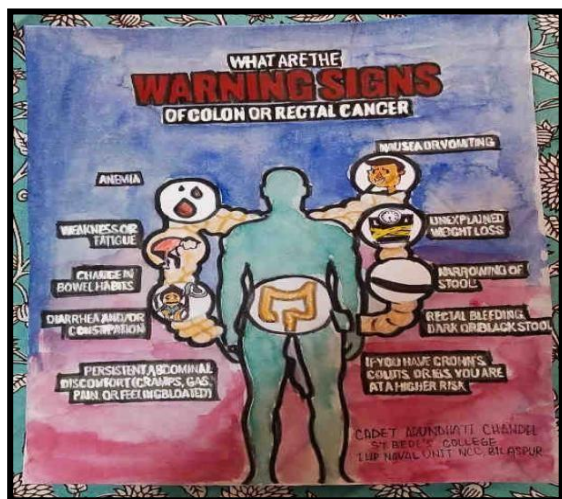

• CANCER AWARENESS PROGRAM

On the 'National Cancer day', the cadets of St. Bede's college wrote articles on types of cancers explaining their symptoms, precautions, causes, prevention, treatment. They also made e-posters and a video on the same.