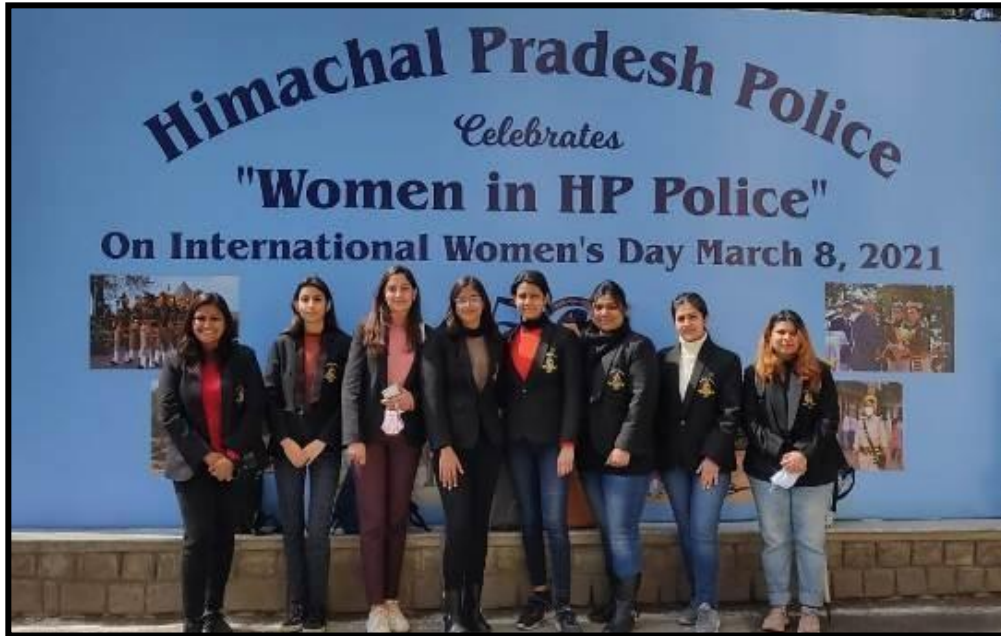

St. Bede's College Shimla-171002
(UGC-NAAC "A+" Grade Re-Accredited)
College with Potential for Excellence
Phone: 0177-2842304, Fax:- 0177-2842498
www.stbedescollege.in, **E-mail:- bedescollege@gmail.com**