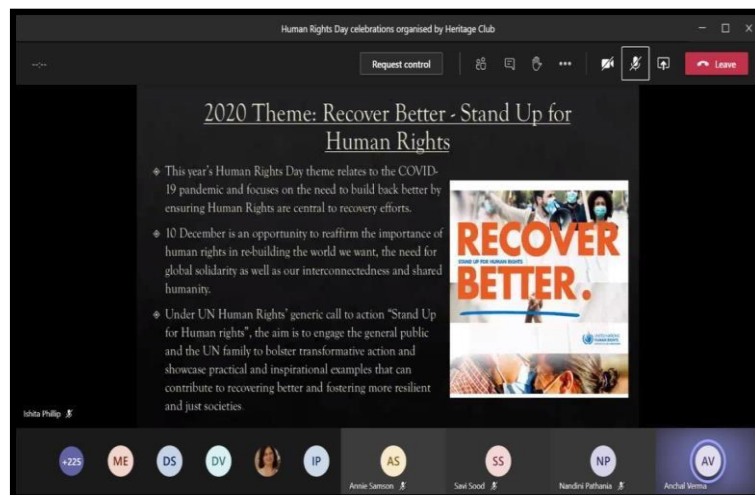

- **HUMAN RIGHTS DAY 2020**

On 10th December, 2020 'Human Rights Day' was organized by 'Miraasa', the Heritage Club of St. Bede's College. The students were made aware about their human rights through a power point presentation.