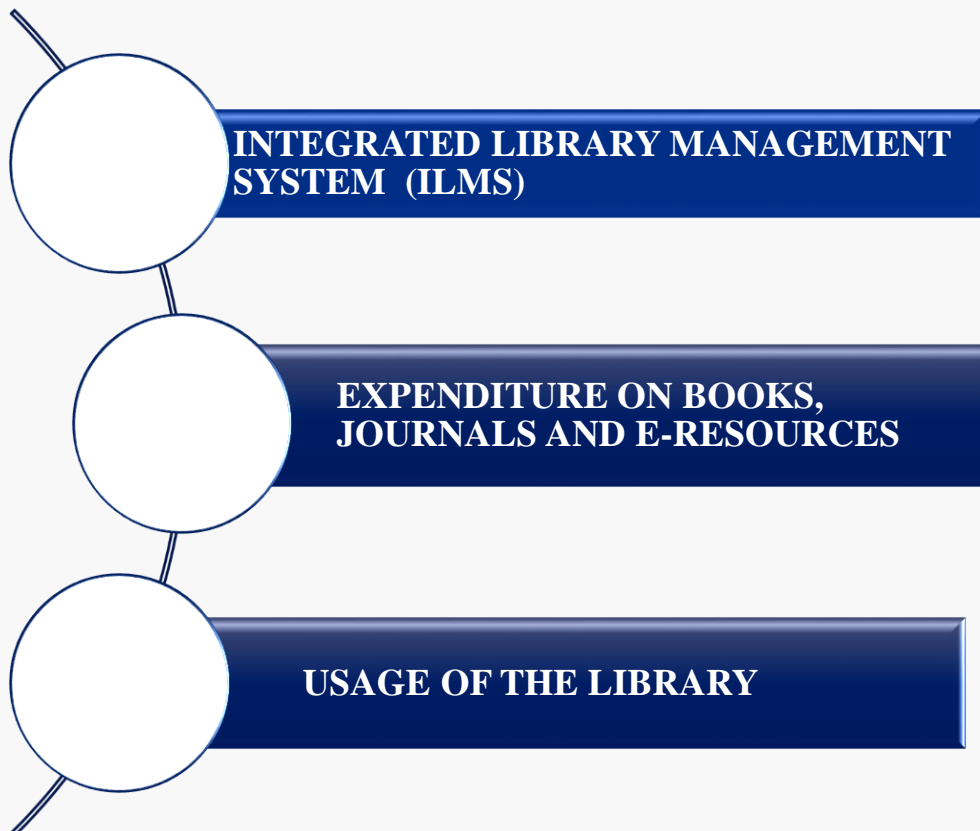

St. Bede's College Shimla

(UGC-NAAC "A+" Grade Re-Accredited)

4.2.1: LIBRARY IS AUTOMATED USING INTEGRATED LIBRARY MANAGEMENT SYSTEM (ILMS), SUBSCRIPTION TO E-RESOURCES, AMOUNT SPENT ON PURCHASE OF BOOKS, JOURNALS AND PER DAY USAGE OF LIBRARY.