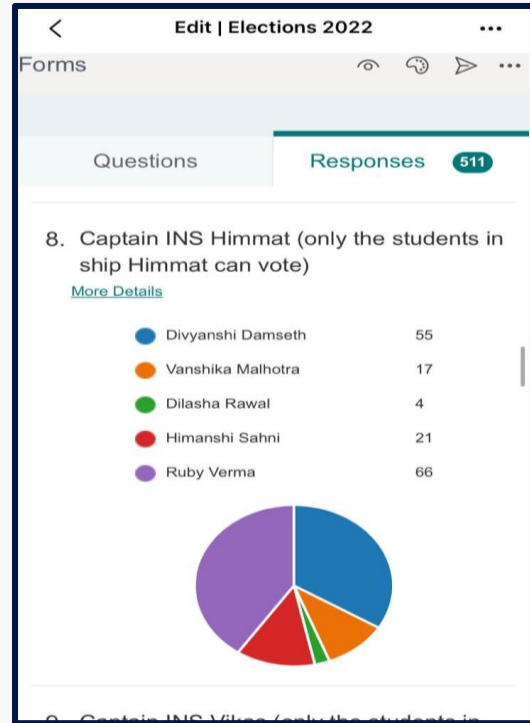

St. Bede's College Shimla

Online Elections (using ICT Tools)

BACK