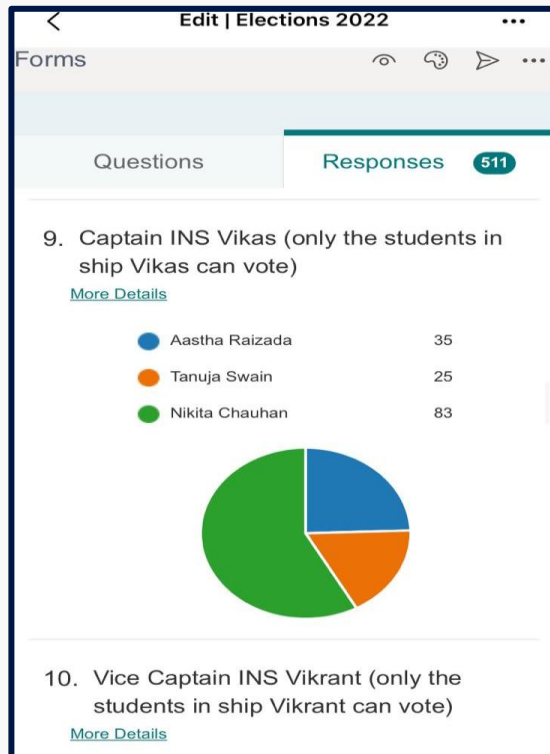

St. Bede's College Shimla

Online Elections (using ICT Tools)

BACK