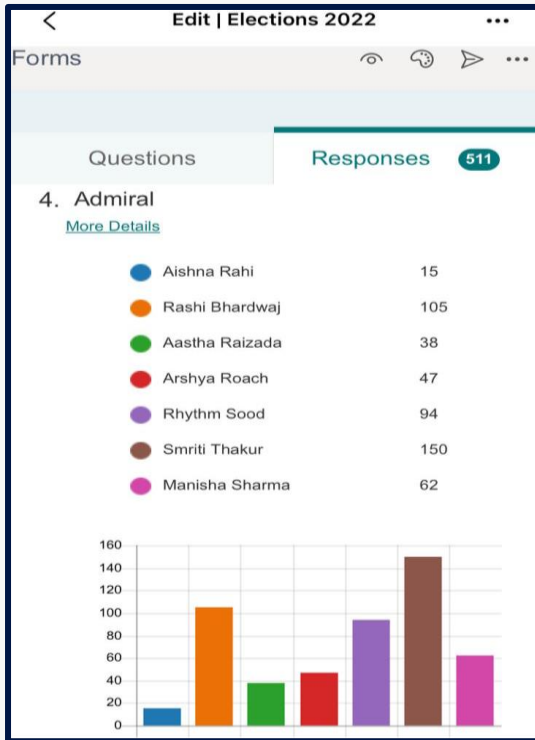

St. Bede's College Shimla

Online Elections (using ICT Tools)

BACK