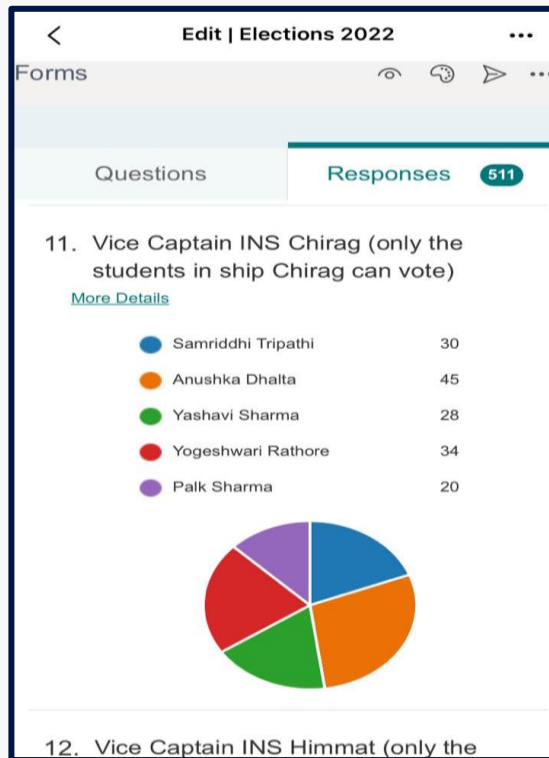

St. Bede's College Shimla

Online Elections (using ICT Tools)

BACK