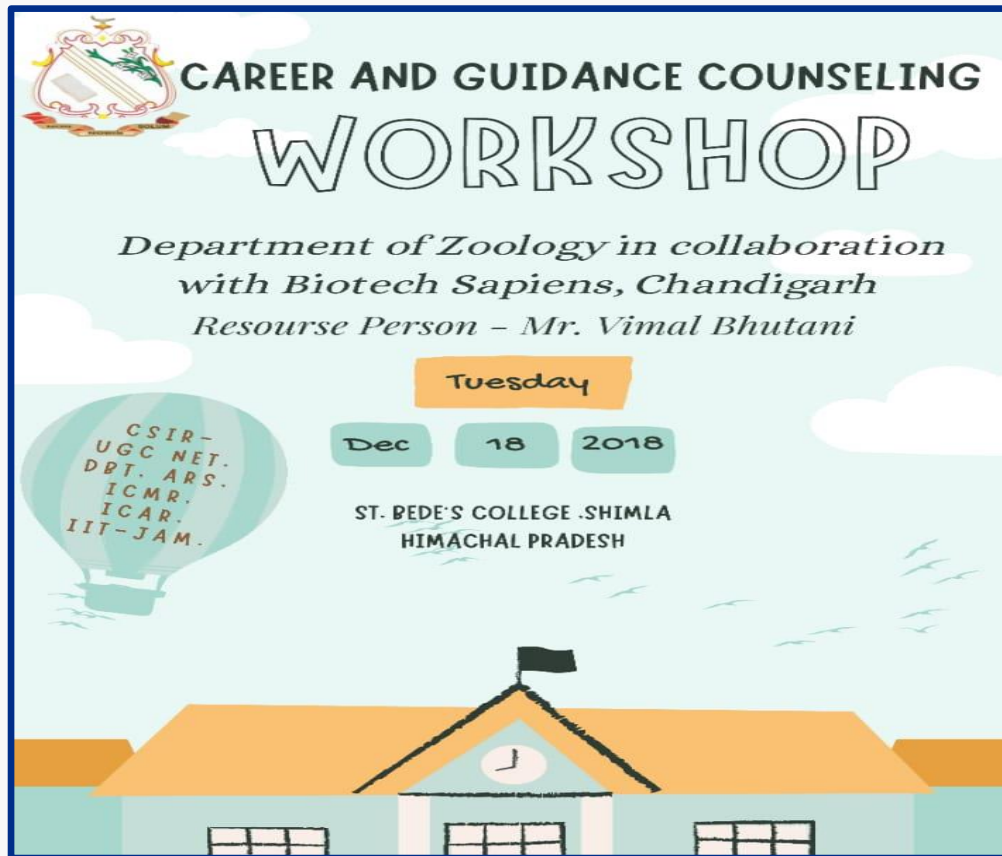

St. Bede's College Shimla

Brochure