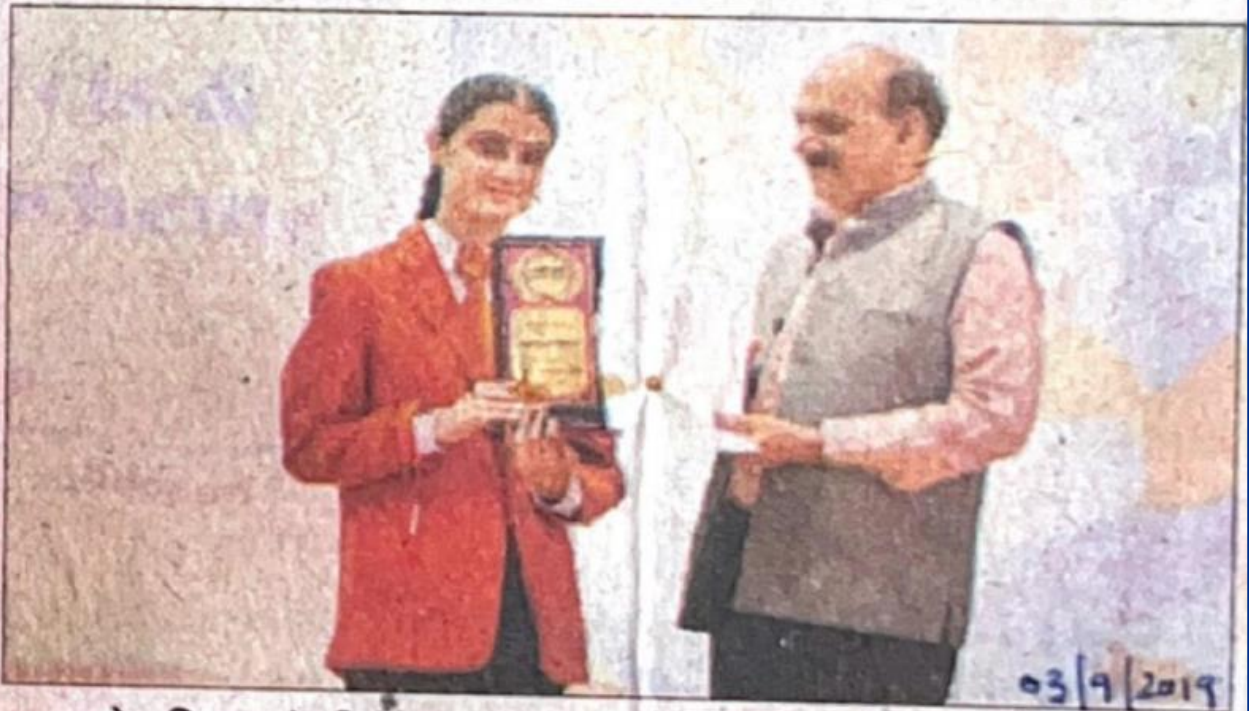

St. Bede's College Shimla

उद्योग विभाग की ऑइडिया स्पर्धा
में चैल्सी स्कूल की सेजल अव्वल
सेंट बीड्स कॉलेज में प्रश्नोत्तरी स्पर्धा का आयोजन

उद्योग विभाग के निदेशक हंसराज शर्मा सेंट बीड्स कॉलेज में आयोजित
कार्यशाला में विजेता बच्ची को सम्मानित करते हुए। अमर उजाला

Newspaper Clippings