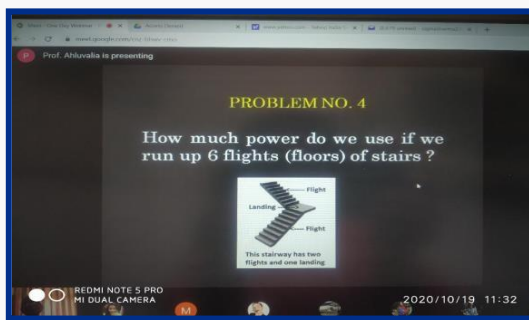

St. Bede's College Shimla

St. Bede's College Shimla

One Day Webinar

on

Physics in Daily Life & Beyond: Art of Guesstimation

by

Prof. P. K. Ahluwalia (Retd.)
Department of Physics
Himachal Pradesh University
Shimla

19th October, 2020; 10.30 AM Onwards

Join with

<https://meet.google.com/cnz-bhvw-cmo>

Organized by:

Department of Physics

St. Bede's College Shimla

(NAAC Re-Accredited 'A+' College)

Brochure

PHYSICS

One Day Webinar 'Guesstimation: Art of Problem Solving in Physics on the Fly'
October 19, 2020

S.No	Name	Class	Signature
1.	AASHI RATHAUR	B.Sc.I	Aa
2.	AKSHITA THAKUR	B.Sc.I	Akshita
3.	ANANYA SHARMA	B.Sc.I	Ananya
4.	ANANYA THAKUR	B.Sc.I	Ananya
5.	ARUSHI RAGHUWANSHI	B.Sc.I	Arushi
6.	AYUSHI PANWAR	B.Sc.I	Ayushi
7.	DEEPANALI THAKUR	B.Sc.I	Deepanali
8.	HIMANSHU	B.Sc.I	Himanshu
9.	ISHA THAKUR	B.Sc.I	Isha
10.	JAHANVI THAKUR	B.Sc.I	Jahanvi
11.	JANVI	B.Sc.I	Janvi
12.	KRITIKA SHARMA	B.Sc.I	Kritika
13.	MANISHA THAKUR	B.Sc.I	Manisha
14.	MANNAT PUHARIA	B.Sc.I	Mannat
15.	MANYA SHARMA	B.Sc.I	Manya
16.	MEGHA	B.Sc.I	Megha
17.	MUDITA SHARMA	B.Sc.I	Mudita
18.	NAVJHA RANA	B.Sc.I	Navjha
19.	NAVYA THAKUR	B.Sc.I	Navya
20.	NEHA	B.Sc.I	NeHa
21.	NVEDITA THAKUR	B.Sc.I	Nvedita
22.	PARUL SHARMA	B.Sc.I	Parul
23.	PRATIKSHA SHARWAN	B.Sc.I	Pratiksha
24.	PRIANSHU	B.Sc.I	PrianShu
25.	RAJNI DEVI	B.Sc.I	Rajni
26.	SAKSHI	B.Sc.I	Sakshi
27.	SANA CHAUHAN	B.Sc.I	Sana
28.	SHARVI	B.Sc.I	Sharvi
29.	SHEETAL VERMA	B.Sc.I	Sheetal
30.	SIMRAN NEGI	B.Sc.I	Simran
31.	TEJASVI DOGRA	B.Sc.I	Tejasvi
32.	UVIKA SINGH	B.Sc.I	Uvika
33.	AANCHAL	B.Sc.II	Aanchal
34.	AARTI THAKUR	B.Sc.II	Aarti
35.	ANCHAL CHADWAL	B.Sc.II	Anchor
36.	ANCHAL THAKUR	B.Sc.II	Anchor
37.	ANJALI	B.Sc.II	Anjali
38.	AVANTIKA	B.Sc.II	Avanti
39.	AVANTIKA NEGI	B.Sc.II	Avanti
40.	BABEETA THAKUR	B.Sc.II	Babeeta
41.	CHAVI TEWARI	B.Sc.II	Chavi
42.	DIVYA RANI	B.Sc.II	Divya
43.	GARIMA KUMARI	B.Sc.II	Garima
44.	HEMANJALI SHARMA	B.Sc.II	Hemanjali
45.	JUREENA PRIGTA	B.Sc.II	Jureena
46.	MEENAL CHAUHAN	B.Sc.II	Meenal

1

47.	NIDHI SHARMA	B.Sc.II	Nidhi
48.	NITIKA SHARMA	B.Sc.II	Nitika
49.	RAGINI	B.Sc.II	Ragini
50.	SAJAL KALTA	B.Sc.II	Sajal
51.	SAKSHI MEHTA	B.Sc.II	Sakshi
52.	SALMYA CHAUHAN	B.Sc.II	Salmya
53.	SHABANA	B.Sc.II	Shabana
55.	SHIVAKSHI SHARMA	B.Sc.II	Shivakshi
56.	SIMRAN	B.Sc.II	Simran
57.	TANVI	B.Sc.II	Tanvi
58.	TENZIN	B.Sc.II	Tenzin
59.	YIBHITI SHARMA	B.Sc.II	Yibhiti
60.	YOGITA	B.Sc.II	Yogita
61.	SWATIRAJ	B.Sc.II	Swatiraj
62.	ADITI SHARMA	B.Sc.II	Aditi
63.	DIKSHA SHANDIL	B.Sc.II	Diksha
64.	ISHITA	B.Sc.II	IsHita
65.	JHALAK VERMA	B.Sc.II	Jhalak
66.	JGYASA PANWAR	B.Sc.II	Jgyasa
67.	MISHKA ATTRI	B.Sc.II	Mishka
68.	PALVI THAKUR	B.Sc.II	Palvi
69.	PRANITA JASWAL	B.Sc.II	Pranita
70.	RADHIKA VERMA	B.Sc.II	Radhika
71.	SAKSHI KASHYAP	B.Sc.II	Sakshi
72.	SALONI KANWAR	B.Sc.II	Saloni
73.	SAMRITI MEHTA	B.Sc.II	Samriti
74.	SHIKHA RANI	B.Sc.II	Shikha
75.	SHIKHA SHARMA	B.Sc.II	Shikha
76.	YUKTI SHARMA	B.Sc.II	Yukti
77.	AASTHA THAKUR	B.Sc.II	Aastha
78.	TANVI SHARMA	B.Sc.II	Tanvi
79.	ANJALI PUN	B.Sc.II	Anjali
80.	ANJALI	B.Sc.II	Anjali
81.	HIMANI	B.Sc.II	Himani
82.	HINDA	B.Sc.II	Hinda
83.	ISHITA	B.Sc.II	IsHita
84.	KRITIKA BAKSHI	B.Sc.II	Kritika
85.	PRACHI SHARMA	B.Sc.II	Prachi
86.	NEHA KAUNDAL	B.Sc.II	NeHa
87.	PUNAM SAINI	B.Sc.II	Punam
88.	TEJASWANI KANWAR	B.Sc.II	Tejaswani
89.	VIJETA	B.Sc.II	Vijeta
90.	YASHA DOGRA	B.Sc.II	Yasha

2

Principal
St. Bede's College
Shimla - 2

Attendance Sheets