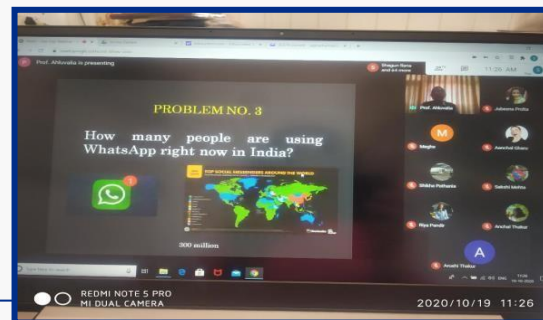

St. Bede's College Shimla

St. Bede's College Shimla

One Day Webinar

on

Physics in Daily Life & Beyond: Art of Guesstimation

by

Prof. P. K. Ahluwalia (Retd.)
Department of Physics
Himachal Pradesh University
Shimla

19th October, 2020; 10.30 AM Onwards

Join with

<https://meet.google.com/cnz-bhvw-cmo>

Organized by:

Department of Physics

St. Bede's College Shimla

(NAAC Re-Accredited 'A+' College)

Brochure

PHYSICS

One Day Webinar 'Guesstimation: Art of Problem Solving in Physics on the Fly'
October 19, 2020

S.No	Name	Class	Signature
1.	AASHI RATHAUR	B.Sc.I	Aa
2.	AKSHITA THAKUR	B.Sc.I	Akshita
3.	ANANYA SHARMA	B.Sc.I	Ananya
4.	ANANYA THAKUR	B.Sc.I	Ananya
5.	ARUSHI RAGHUWANSHI	B.Sc.I	Arushi
6.	AYUSHI PANWAR	B.Sc.I	Ayushi
7.	DEEPANALI THAKUR	B.Sc.I	Deepanali
8.	HIMANSHU	B.Sc.I	Himanshu
9.	ISHA THAKUR	B.Sc.I	Isha
10.	JAHANVI THAKUR	B.Sc.I	Jahanvi
11.	JANVI	B.Sc.I	Janvi
12.	KRITIKA SHARMA	B.Sc.I	Kritika
13.	MANISHA THAKUR	B.Sc.I	Manisha
14.	MANNAT PUHARIA	B.Sc.I	Mannat
15.	MANYA SHARMA	B.Sc.I	Manya
16.	MEGHA	B.Sc.I	Megha
17.	MUDITA SHARMA	B.Sc.I	Mudita
18.	NAVJHA RANA	B.Sc.I	Navjha
19.	NAVYA THAKUR	B.Sc.I	Navya
20.	NEHA	B.Sc.I	NeHa
21.	NVEDITA THAKUR	B.Sc.I	Nvedita
22.	PARUL SHARMA	B.Sc.I	Parul
23.	PRATIKSHA SHARWAN	B.Sc.I	Pratiksha
24.	PRIANSHU	B.Sc.I	PrianShu
25.	RAJNI DEVI	B.Sc.I	Rajni
26.	SAKSHI	B.Sc.I	Sakshi
27.	SANA CHAUHAN	B.Sc.I	Sana
28.	SHARVI	B.Sc.I	Sharvi
29.	SHEETAL VERMA	B.Sc.I	Sheetal
30.	SIMRAN NEGI	B.Sc.I	Simran
31.	TEJASVI DOGRA	B.Sc.I	Tejasvi
32.	UVIKA SINGH	B.Sc.I	Uvika
33.	AANCHAL	B.Sc.II	Aanchal
34.	AARTI THAKUR	B.Sc.II	Aarti
35.	ANCHAL CHADWAL	B.Sc.II	Anchor
36.	ANCHAL THAKUR	B.Sc.II	Anchor
37.	ANJALI	B.Sc.II	Anjali
38.	AVANTIKA	B.Sc.II	Avanti
39.	AVANTIKA NEGI	B.Sc.II	Avanti
40.	BABEETA THAKUR	B.Sc.II	Babeeta
41.	CHAVI TEWARI	B.Sc.II	Chavi
42.	DIVYA RANI	B.Sc.II	Divya
43.	GARIMA KUMARI	B.Sc.II	Garima
44.	HEMANJALI SHARMA	B.Sc.II	Hemanjali
45.	JUREENA PRIGTA	B.Sc.II	Jureena
46.	MEENAL CHAUHAN	B.Sc.II	Meenal

1

47.	NIDHI SHARMA	B.Sc.II	Nidhi
48.	NITIKA SHARMA	B.Sc.II	Nitika
49.	RAGINI	B.Sc.II	Ragini
50.	SAJAL KALTA	B.Sc.II	Sajal
51.	SAKSHI MEHTA	B.Sc.II	Sakshi
52.	SALMYA CHAUHAN	B.Sc.II	Salmya
53.	SHABANA	B.Sc.II	Shabana
55.	SHIVAKSHI SHARMA	B.Sc.II	Shivakshi
56.	SIMRAN	B.Sc.II	Simran
57.	TANVI	B.Sc.II	Tanvi
58.	TENZIN	B.Sc.II	Tenzin
59.	YIBHITI SHARMA	B.Sc.II	Yibhiti
60.	YOGITA	B.Sc.II	Yogita
61.	SWATIRAJ	B.Sc.II	Swatiraj
62.	ADITI SHARMA	B.Sc.II	Aditi
63.	DIKSHA SHANDIL	B.Sc.II	Diksha
64.	ISHITA	B.Sc.II	IsHita
65.	JHALAK VERMA	B.Sc.II	Jhalak
66.	JGYASA PANWAR	B.Sc.II	Jgyasa
67.	MISHKA ATTRI	B.Sc.II	Mishka
68.	PALVI THAKUR	B.Sc.II	Palvi
69.	PRANITA JASWAL	B.Sc.II	Pranita
70.	RADHIKA VERMA	B.Sc.II	Radhika
71.	SAKSHI KASHYAP	B.Sc.II	Sakshi
72.	SALONI KANWAR	B.Sc.II	Saloni
73.	SAMRITI MEHTA	B.Sc.II	Samriti
74.	SHIKHA RANI	B.Sc.II	Shikha
75.	SHIKHA SHARMA	B.Sc.II	Shikha
76.	YUKTI SHARMA	B.Sc.II	Yukti
77.	AASTHA THAKUR	B.Sc.II	Aastha
78.	TANVI SHARMA	B.Sc.II	Tanvi
79.	ANJALI PUN	B.Sc.II	Anjali
80.	ANJALI	B.Sc.II	Anjali
81.	HIMANI	B.Sc.II	Himani
82.	HINDA	B.Sc.II	Hinda
83.	ISHITA	B.Sc.II	IsHita
84.	KRITIKA BAKSHI	B.Sc.II	Kritika
85.	PRACHI SHARMA	B.Sc.II	Prachi
86.	NEHA KAUNDAL	B.Sc.II	NeHa
87.	PUNAM SAINI	B.Sc.II	Punam
88.	TEJASWANI KANWAR	B.Sc.II	Tejaswani
89.	VIJETA	B.Sc.II	Vijeta
90.	YASHA DOGRA	B.Sc.II	Yasha

2

Principal
St. Bede's College
Shimla - 2

Attendance Sheets