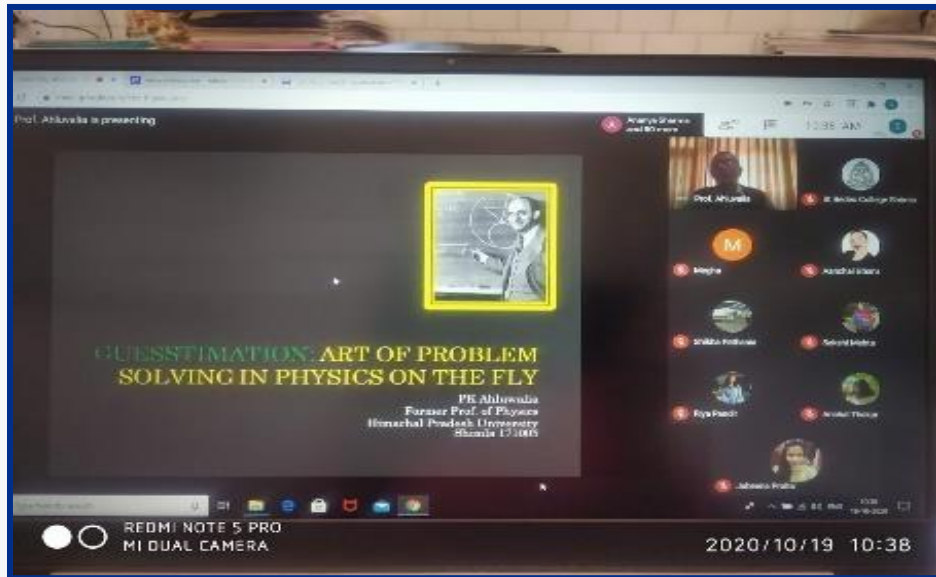

St. Bede's College Shimla

St. Bede's College Shimla

One Day Webinar

on

Physics in Daily Life & Beyond: Art of Guesstimation

by

Prof. P. K. Ahluwalia (Retd.)
Department of Physics
Himachal Pradesh University
Shimla

19th October, 2020; 10.30 AM Onwards

Join with

<https://meet.google.com/cnz-bhvw-cmo>

Organized by:

Department of Physics

St. Bede's College Shimla

(NAAC Re-Accredited 'A+' College)

Brochure

PHYSICS

One Day Webinar 'Guesstimation: Art of Problem Solving in Physics on the Fly'
October 19, 2020

S.No	Name	Class	Signature
1.	AASHI RATHAUR	B.Sc.I	Aa
2.	AKSHITA THAKUR	B.Sc.I	Akshita
3.	ANANYA SHARMA	B.Sc.I	Ananya
4.	ANANYA THAKUR	B.Sc.I	Ananya
5.	ARUSHI RAGHUWANSHI	B.Sc.I	Arushi
6.	AYUSHI PANWAR	B.Sc.I	Ayushi
7.	DEEPANALI THAKUR	B.Sc.I	Deepanali
8.	HIMANSHU	B.Sc.I	Himanshu
9.	ISHA THAKUR	B.Sc.I	Isha
10.	JAHANVI THAKUR	B.Sc.I	Jahanvi
11.	JANVI	B.Sc.I	Janvi
12.	KRITIKA SHARMA	B.Sc.I	Kritika
13.	MANISHA THAKUR	B.Sc.I	Manisha
14.	MANNAT PUHARIA	B.Sc.I	Mannat
15.	MANYA SHARMA	B.Sc.I	Manya
16.	MEGHA	B.Sc.I	Megha
17.	MUDITA SHARMA	B.Sc.I	Mudita
18.	NAVJHA RANA	B.Sc.I	Navjha
19.	NAVYA THAKUR	B.Sc.I	Navya
20.	NEHA	B.Sc.I	NeHa
21.	NVEDITA THAKUR	B.Sc.I	Nvedita
22.	PARUL SHARMA	B.Sc.I	Parul
23.	PRATIKSHA SHARWAN	B.Sc.I	Pratiksha
24.	PRIANSHU	B.Sc.I	PrianShu
25.	RAJNI DEVI	B.Sc.I	Rajni
26.	SAKSHI	B.Sc.I	Sakshi
27.	SANA CHAUHAN	B.Sc.I	Sana
28.	SHARVI	B.Sc.I	Sharvi
29.	SHEETAL VERMA	B.Sc.I	Sheetal
30.	SIMRAN NEGI	B.Sc.I	Simran
31.	TEJASVI DOGRA	B.Sc.I	Tejasvi
32.	UVIKA SINGH	B.Sc.I	Uvika
33.	AANCHAL	B.Sc.II	Aanchal
34.	AARTI THAKUR	B.Sc.II	Aarti
35.	ANCHAL CHADWAL	B.Sc.II	Anchor
36.	ANCHAL THAKUR	B.Sc.II	Anchor
37.	ANJALI	B.Sc.II	Anjali
38.	AVANTIKA	B.Sc.II	Avanti
39.	AVANTIKA NEGI	B.Sc.II	Avanti
40.	BABEETA THAKUR	B.Sc.II	Babeeta
41.	CHAVI TEWARI	B.Sc.II	Chavi
42.	DIVYA RANI	B.Sc.II	Divya
43.	GARIMA KUMARI	B.Sc.II	Garima
44.	HEMANJALI SHARMA	B.Sc.II	Hemanjali
45.	JUREENA PRIGTA	B.Sc.II	Jureena
46.	MEENAL CHAUHAN	B.Sc.II	Meenal

1

47.	NIDHI SHARMA	B.Sc.II	Nidhi
48.	NITIKA SHARMA	B.Sc.II	Nitika
49.	RAGINI	B.Sc.II	Ragini
50.	SAJAL KALTA	B.Sc.II	Sajal
51.	SAKSHI MEHTA	B.Sc.II	Sakshi
52.	SALMYA CHAUHAN	B.Sc.II	Salmya
53.	SHABANA	B.Sc.II	Shabana
55.	SHIVAKSHI SHARMA	B.Sc.II	Shivakshi
56.	SIMRAN	B.Sc.II	Simran
57.	TANVI	B.Sc.II	Tanvi
58.	TENZIN	B.Sc.II	Tenzin
59.	YIBHITI SHARMA	B.Sc.II	Yibhiti
60.	YOGITA	B.Sc.II	Yogita
61.	SWATIRAJ	B.Sc.II	Swatiraj
62.	ADITI SHARMA	B.Sc.II	Aditi
63.	DIKSHA SHANDIL	B.Sc.II	Diksha
64.	ISHITA	B.Sc.II	IsHita
65.	JHALAK VERMA	B.Sc.II	Jhalak
66.	JGYASA PANWAR	B.Sc.II	Jgyasa
67.	MISHKA ATTRI	B.Sc.II	Mishka
68.	PALVI THAKUR	B.Sc.II	Palvi
69.	PRANITA JASWAL	B.Sc.II	Pranita
70.	RADHIKA VERMA	B.Sc.II	Radhika
71.	SAKSHI KASHYAP	B.Sc.II	Sakshi
72.	SALONI KANWAR	B.Sc.II	Saloni
73.	SAMRITI MEHTA	B.Sc.II	Samriti
74.	SHIKHA RANI	B.Sc.II	Shikha
75.	SHIKHA SHARMA	B.Sc.II	Shikha
76.	YUKTI SHARMA	B.Sc.II	Yukti
77.	AASTHA THAKUR	B.Sc.II	Aastha
78.	TANVI SHARMA	B.Sc.II	Tanvi
79.	ANJALI PUN	B.Sc.II	Anjali
80.	ANJALI	B.Sc.II	Anjali
81.	HIMANI	B.Sc.II	Himani
82.	HINDA	B.Sc.II	Hinda
83.	ISHITA	B.Sc.II	IsHita
84.	KRITIKA BAKSHI	B.Sc.II	Kritika
85.	PRACHI SHARMA	B.Sc.II	Prachi
86.	NEHA KAUNDAL	B.Sc.II	NeHa
87.	PUNAM SAINI	B.Sc.II	Punam
88.	TEJASWANI KANWAR	B.Sc.II	Tejaswani
89.	VIJETA	B.Sc.II	Vijeta
90.	YASHA DOGRA	B.Sc.II	Yasha

2

Principal
St. Bede's College
Shimla - 2

Attendance Sheets