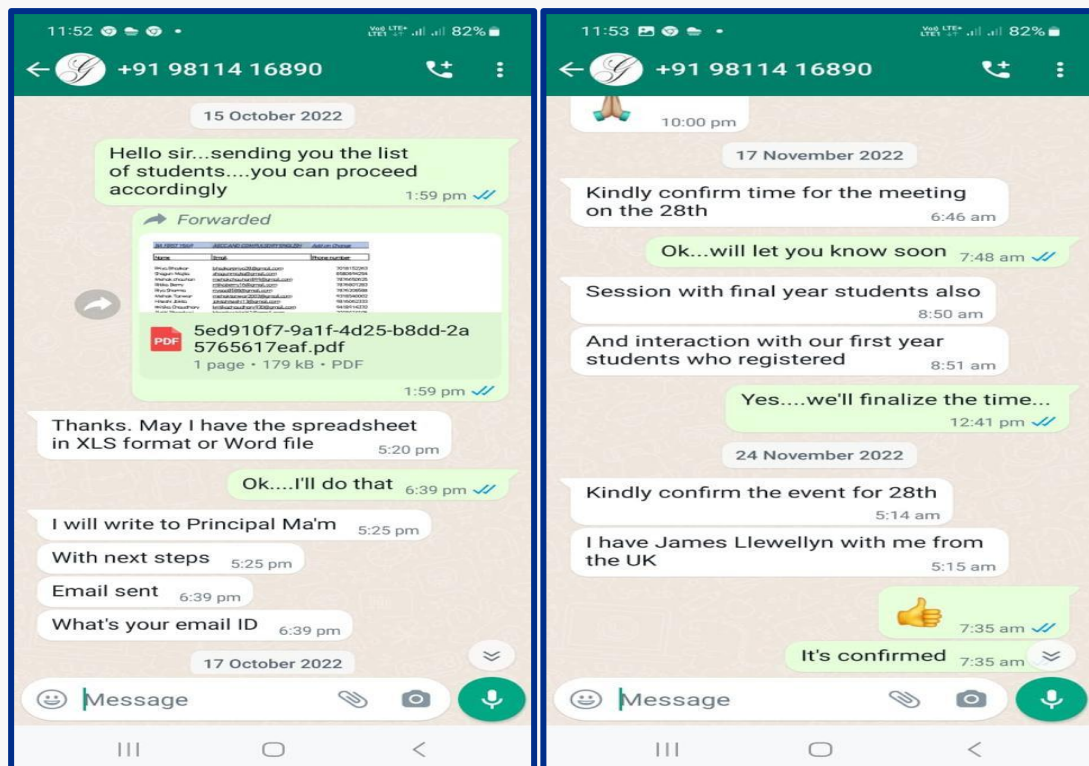

BACK

St. Bede's College Shimla

LIST OF ACTIVITIES DONE UNDER MOU

- Online Self Study Course on Sensation

Interaction of Mr. Gagan with the Students

Letters of Communication

Communication Letters

St. Bede's College Shimla