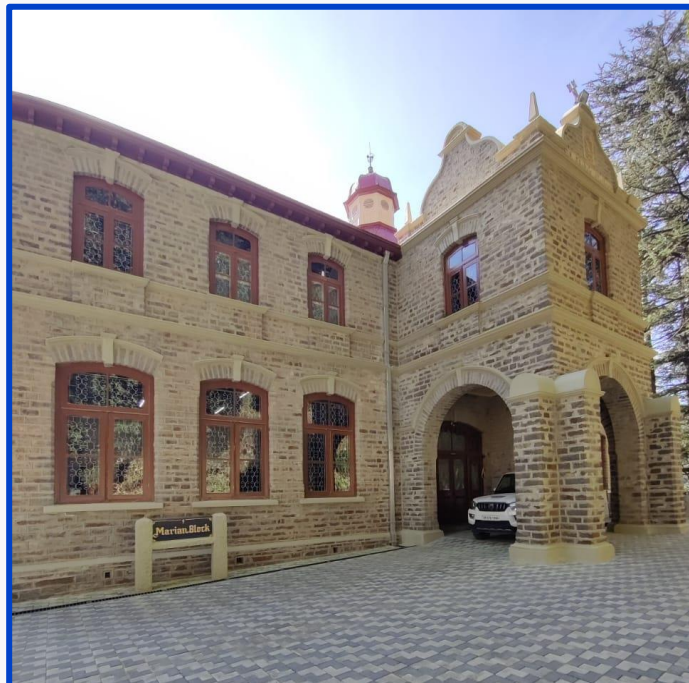

St. Bede's College Shimla
(UGC-NAAC "A+" Grade Re-Accredited)

CRITERION 4

**INFRASTRUCTURE
MAINTENANCE**

SAMPLE PICTURES

St. Bede's College Shimla