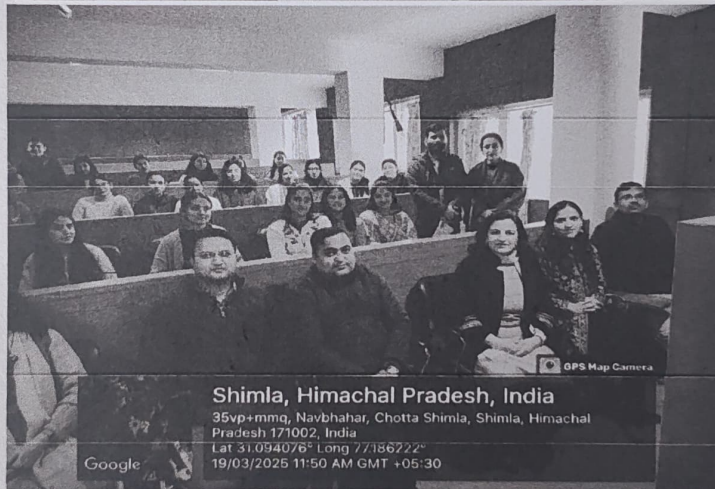

Students and Faculty Attending the Orientation Program

mollym
19/03/25

Principal
St. Bede's College
Shimla